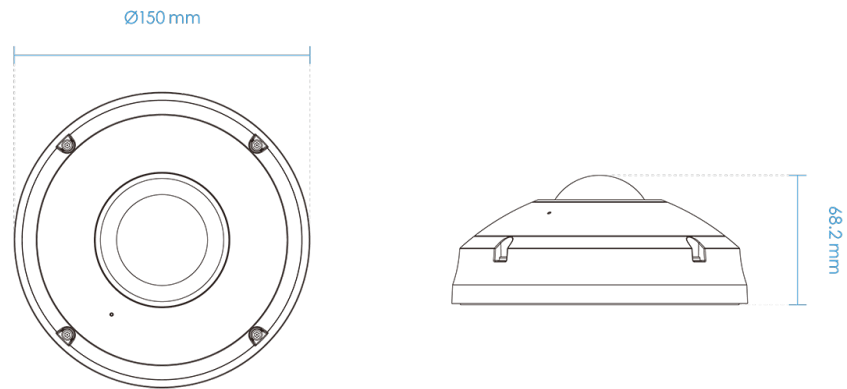

Dimensions

Compatible Accessories

Mounting Kits

AM-525
Mounting Adapter

Ordering Information

Model	Description	Part Number
FE9382-EHV-v2	Without 2-Way Audio/DI/DO Cable	100229800G
FE9382-EHV-v2 (IO Cable)	With 2-Way Audio/DI/DO Cable Installed	100273600G