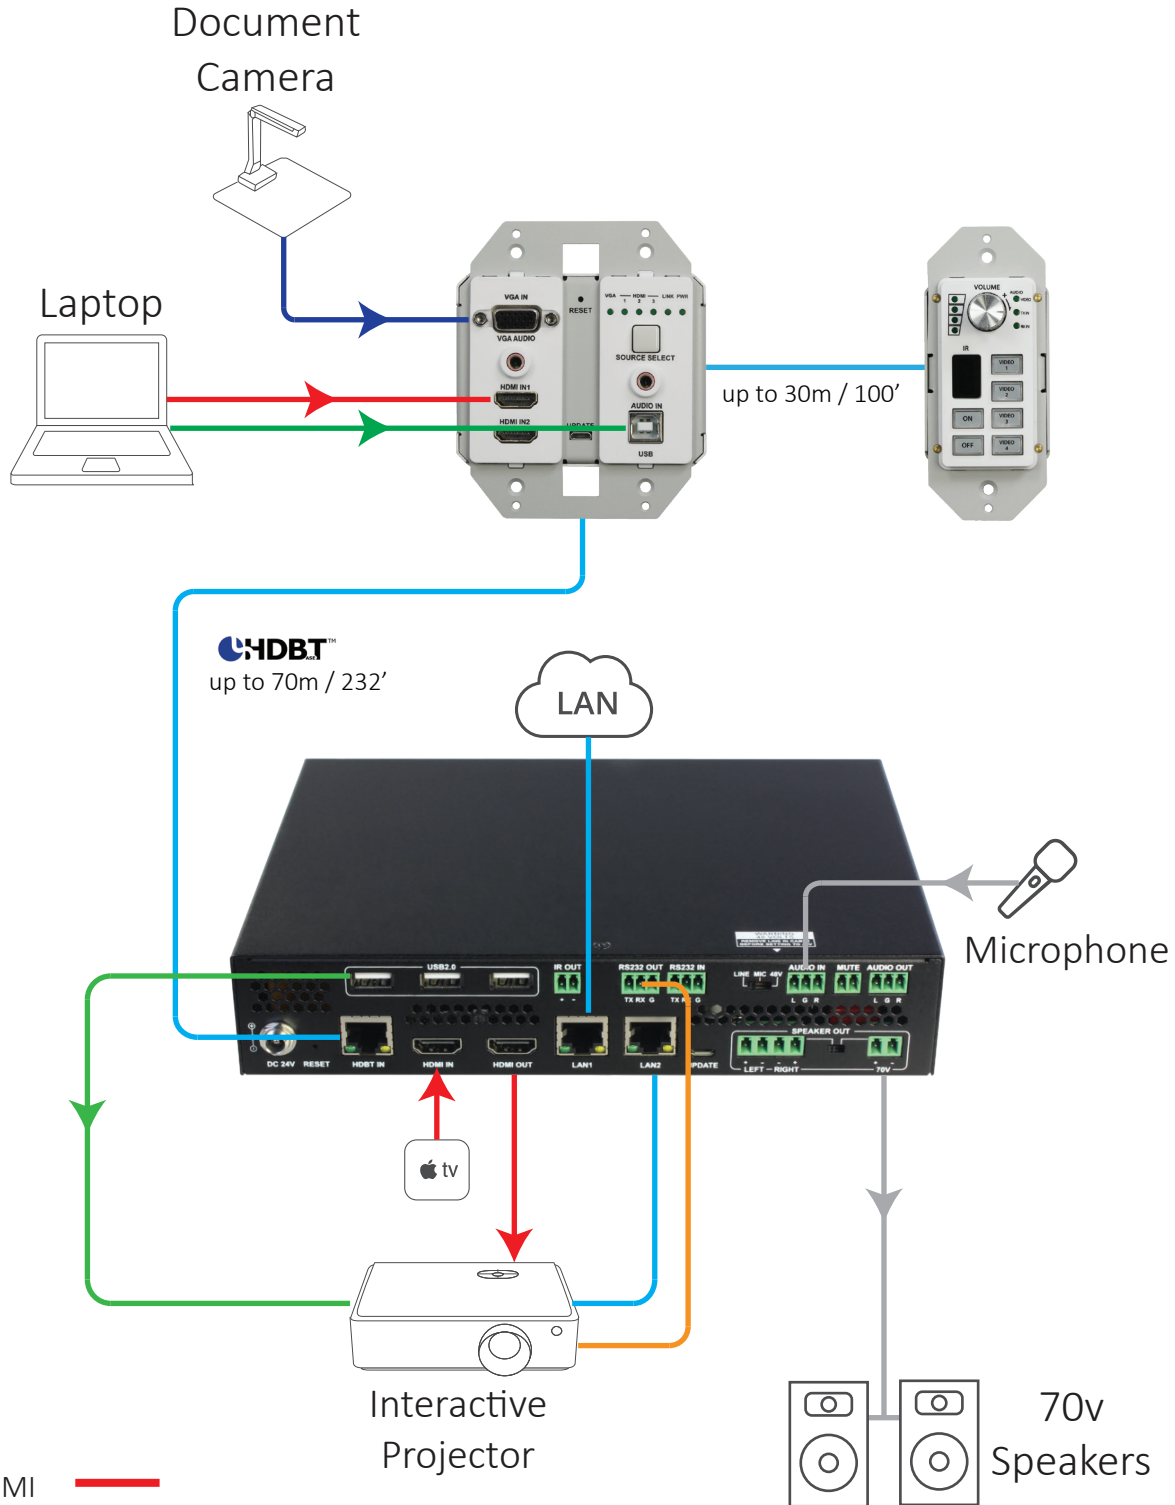

# DL-ARK-3H1VC A/V Diagram Classroom Setting

- HDMI —
- VGA —
- CATx —
- AUDIO —
- USB —
- RS232 —